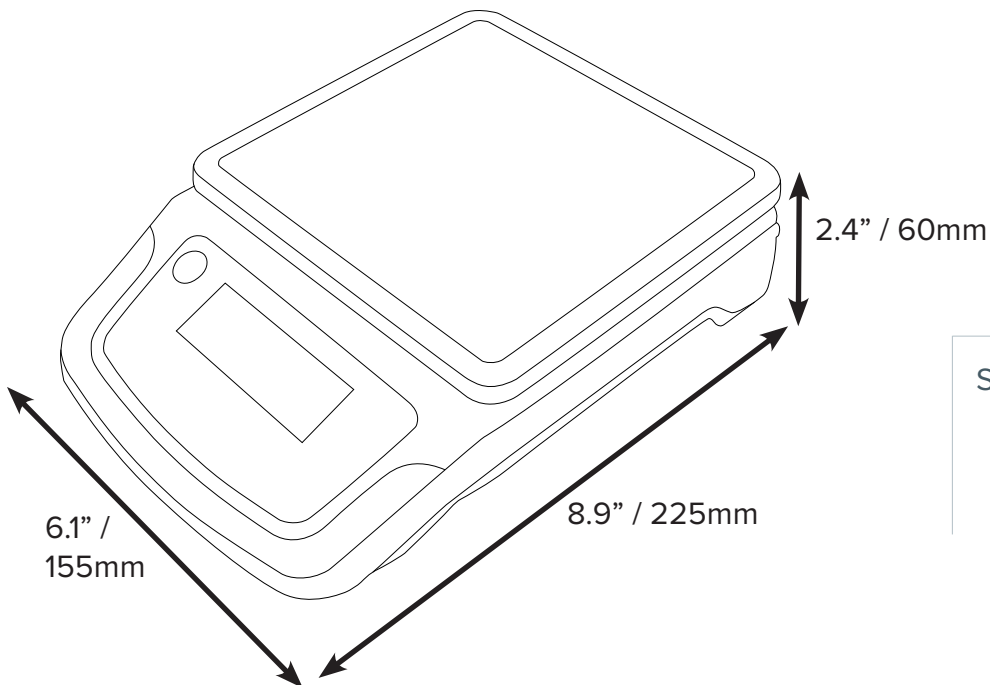

Product Details

Model	CBX 1201	CBX 3001	CBX 6001
Capacity	1200g	3000g	6000g
Readability	0.1g	0.5g	1g
Repeatability	0.2g	1g	2g
Linearity	0.3g	1.5g	3g
Pan Size	5.8x5.8" / 148x148mm		
Weighing Units	g, N, lb, oz		
Calibration	External		
Display	Backlit LCD with 0.7" / 18mm high digits		
Power Supply	Internal rechargeable battery / Power Cord		
Operating Temperature	0° to 40°C / 32° to 104°F		
Housing	ABS plastic		
Overall Dimensions	6.1"x8.9"x2.4" / 155x225x60mm		
Net Weight	1.3lb / 0.572kg		